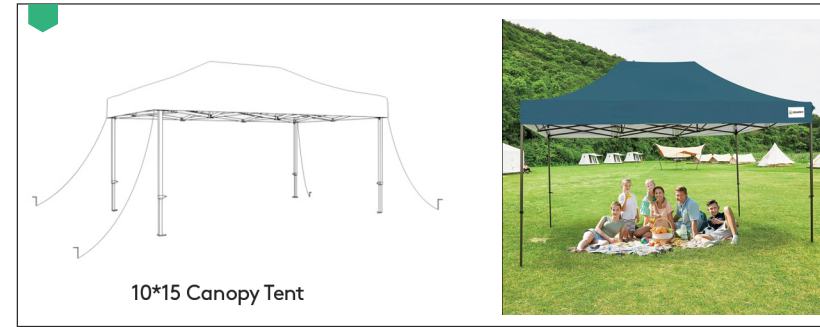

INSTRUCTION MANUAL

EMAIL | support@patio-outdoor.com

ENRICH YOUR LIFE

1-2 PERSON ASSEMBLY AROUND 5 MIN ASSEMBLY