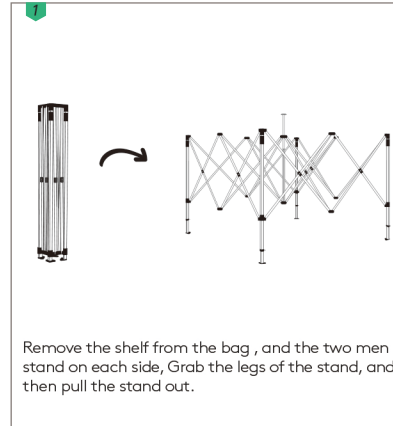

PRODUCT ASSEMBLY

Estimated assembly time **5-8 minutes**, **no tools** required for assembly