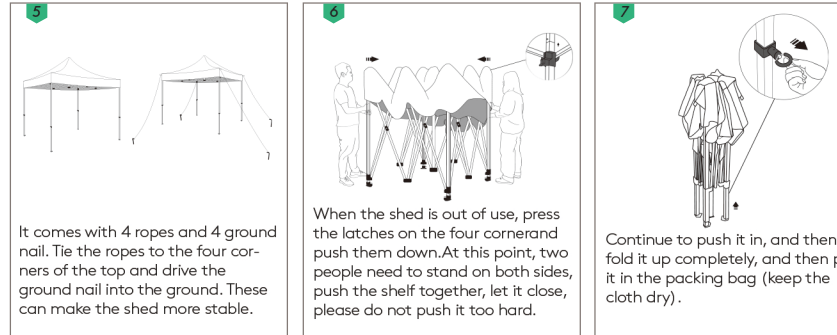

It comes with 4 ropes and 4 ground nail. Tie the ropes to the four corners of the top and drive the ground nail into the ground. These can make the shed more stable.

When the shed is out of use, press the latches on the four corner and push them down. At this point, two people need to stand on both sides, push the shelf together, let it close, please do not push it too hard.

Continue to push it in, and then fold it up completely, and then put it in the packing bag (keep the cloth dry).