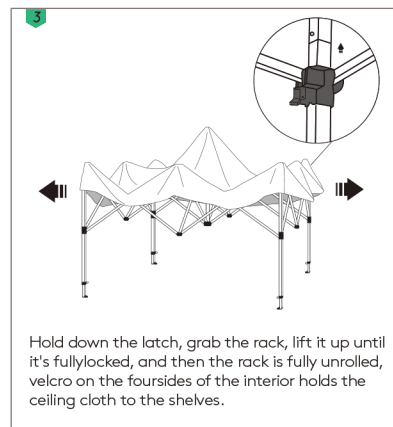

INSTRUCTION MANUAL

EMAIL | support@patio-outdoor.com

ENRICH YOUR LIFE

1-2 PERSON ASSEMBLY AROUND 5 MIN ASSEMBLY

*If you have any issue with our products, such as missing parts, please email: support@patio-outdoor.com

ENRICH YOUR LIFE

1-2 PERSON ASSEMBLY AROUND 5 MIN ASSEMBLY

PRODUCT ASSEMBLY

Estimated assembly time **5-8 minutes**, **no tools** required for assembly

Remove the shelf from the bag, and the two men stand on each side, Grab the legs of the stand, and then pull the stand out.

Remove the ceiling canopy and place the ceiling canopy on top of the rack. Grab the middle part of the frame and pull it outward until the frame is fully extended

Hold down the latch, grab the rack, lift it up until it's fully locked, and then the rack is fully unrolled, velcro on the foursides of the interior holds the ceiling cloth to the shelves.

Notice, that there are three Hole location on the shelf, representing different heights. You can change gears by pulling the circular pull ring at the bottom of the shelf.

ENRICH YOUR LIFE

1-2 PERSON ASSEMBLY AROUND 5 MIN ASSEMBLY

It comes with 4 ropes and 4 ground nail. Tie the ropes to the four corners of the top and drive the ground nail into the ground. These can make the shed more stable.

When the shed is out of use, press the latches on the four corner and push them down. At this point, two people need to stand on both sides, push the shelf together, let it close, please do not push it too hard.

Continue to push it in, and then fold it up completely, and then put it in the packing bag (keep the cloth dry).

There is a pocket on the side of the bag to put the ropes and the nails on the floor. Don't forget the ropes and the nails on the floor after using it.

The storage bag is on wheels and can be pulled up and walked by one person.

Scan the QR code for assembly videos

WARRANTY