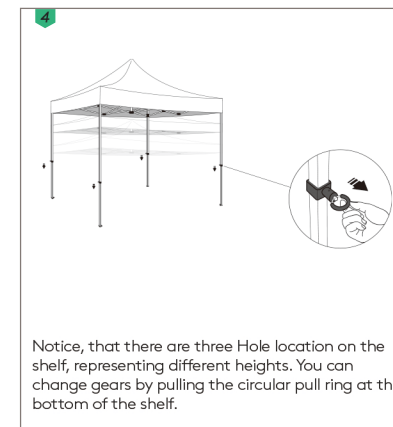

Hold down the latch, grab the rack, lift it up until it's fully locked, and then the rack is fully unrolled, velcro on the foursides of the interior holds the ceiling cloth to the shelves.

Notice, that there are three Hole location on the shelf, representing different heights. You can change gears by pulling the circular pull ring at the bottom of the shelf.

ENRICH YOUR LIFE

1-2 PERSON ASSEMBLY AROUND 5 MIN ASSEMBLY