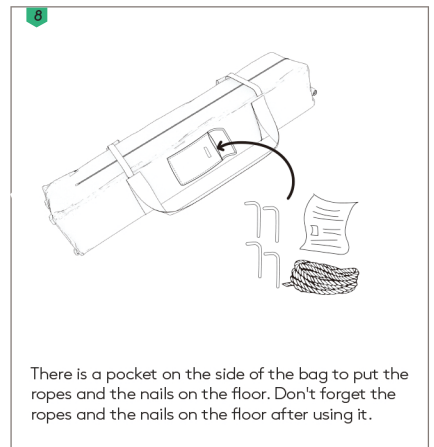

There is a pocket on the side of the bag to put the ropes and the nails on the floor. Don't forget the ropes and the nails on the floor after using it.