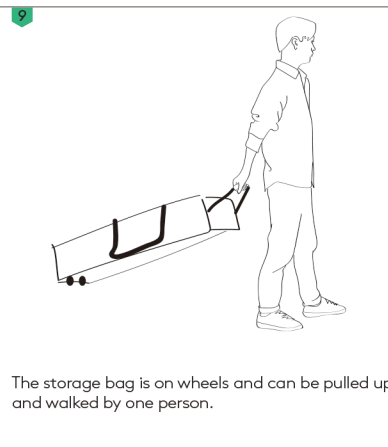

The storage bag is on wheels and can be pulled up and walked by one person.

Scan the QR code for assembly videos

WARRANTY

1-YEAR Warranty Program

1 For a period of one (1) years after date of purchase, the Manufacturer will either repair or replace defective components in accordance with this Limited Warranty. This warranty is between the Manufacturer and the original purchaser and is valid only when accompanied by the original purchaser's sales receipt showing original date of purchase and location of purchase. Replacements under this warranty revert back to the date of original purchase for future warranty.

2 The manufacturer or its authorized dealer can accept or reject warranty claims based on its findings. This warranty applies in normal residential use only and is not intended for commercial use. The Manufacturer can make substitutions as required of materials, components, and sub-components of comparable value and utility. This warranty is limited to product repair or replacement (to be determined solely by the Manufacturer). Warranty return is limited to only the single affected component.

3 This limited warranty covers only manufacturing defects and does not cover normal wear and tear, damage due to acts of nature (such as, but not limited to freezing or high winds), abuse or misuse, including chemical damage from suntan oil or other chemicals, exposure to extreme heat or cold, abrasion or excessive weight. This product is intended to be used in standard installations only. This warranty is void if the product is not used for its intended purpose. The Manufacturer disclaims liability for any aspect of installation and any inconvenience caused by a defective part of a component.

BRAND INTRODUCTION

JEAREY is a brand that is passionate about bringing people together in the great outdoors. Founded by a group of outdoor enthusiasts, JEAREY specializes in creating high-quality and reliable outdoor products that help people connect with nature and enjoy their time outdoors.

The brand's mission is to inspire people to get outside, connect with nature, and create memories that will last a lifetime.