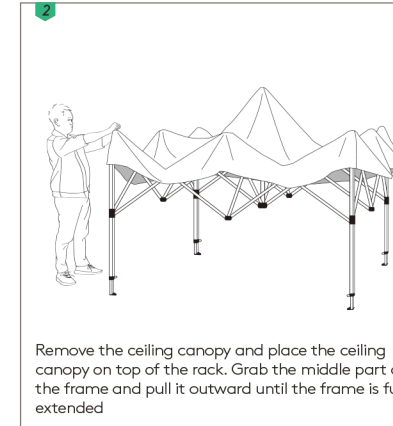

Remove the shelf from the bag, and the two men stand on each side, Grab the legs of the stand, and then pull the stand out.

Remove the ceiling canopy and place the ceiling canopy on top of the rack. Grab the middle part of the frame and pull it outward until the frame is fully extended